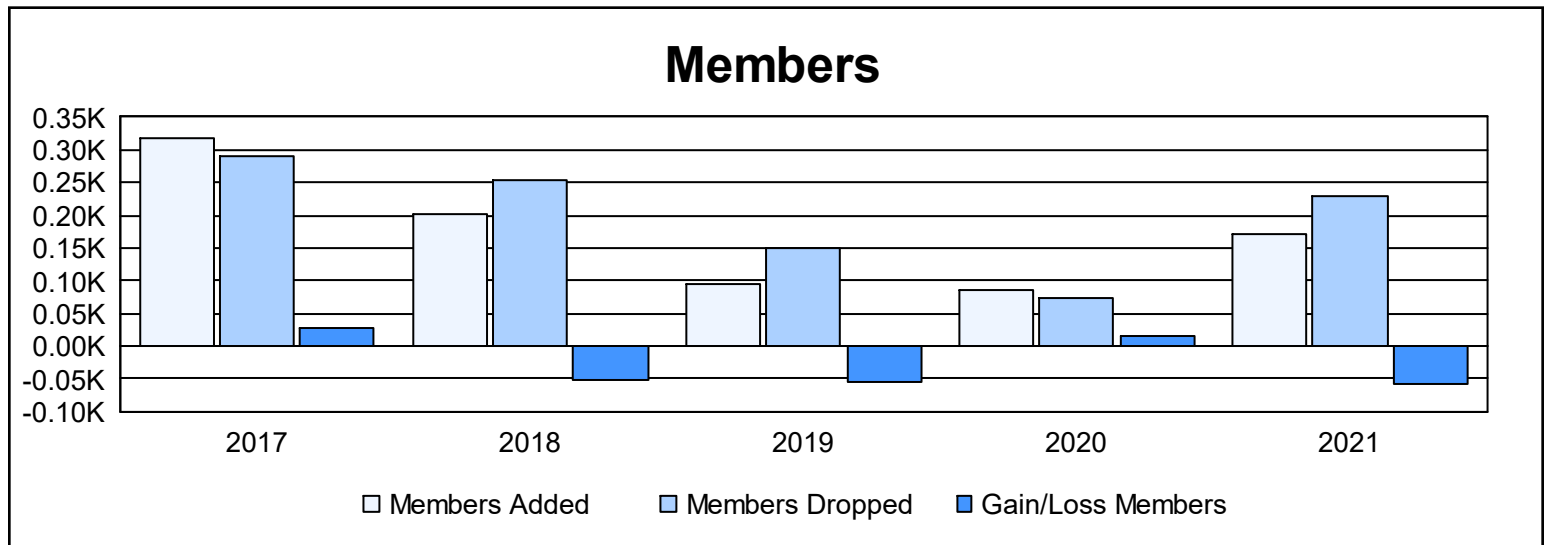

Year	New Clubs	Dropped Clubs	Gain/ Loss Clubs	New Members	Charter Members	Reinstate Members	Transfer Members	Total Member Added	Total Members Dropped	Gain/ Loss Members
2016-2017	1	5	-4	207	52	60	0	319	290	29
2017-2018	1	2	-1	120	27	49	6	202	253	-51
2018-2019	1	1	0	44	36	15	0	95	151	-56
2019-2020	1	1	0	59	22	4	2	87	72	15
2020-2021	3	2	1	44	87	34	5	170	228	-58
<b>Average</b>	<b>1</b>	<b>2</b>	<b>-1</b>	<b>95</b>	<b>45</b>	<b>32</b>	<b>3</b>	<b>175</b>	<b>199</b>	<b>-24</b>

### Membership Composition June 2021 Cumulative