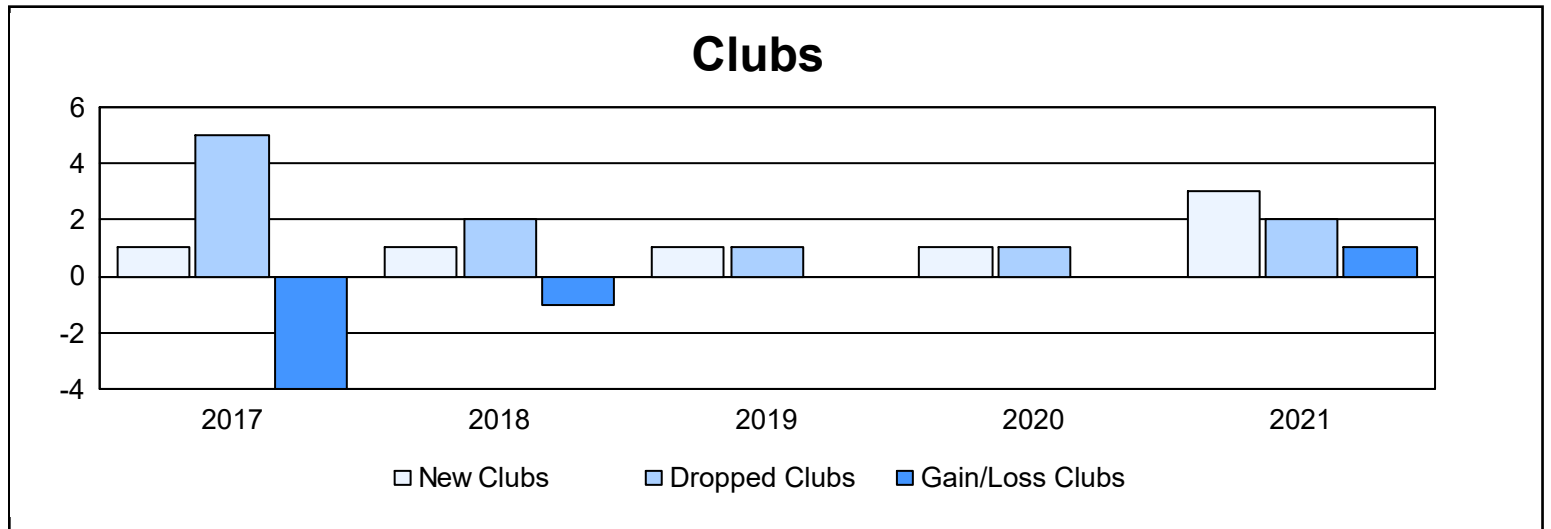

Year	New Clubs	Dropped Clubs	Gain/ Loss Clubs	New Members	Charter Members	Reinstate Members	Transfer Members	Total Member Added	Total Members Dropped	Gain/ Loss Members
2016-2017	1	5	-4	207	52	60	0	319	290	29
2017-2018	1	2	-1	120	27	49	6	202	253	-51
2018-2019	1	1	0	44	36	15	0	95	151	-56
2019-2020	1	1	0	59	22	4	2	87	72	15
2020-2021	3	2	1	44	87	34	5	170	228	-58
<b>Average</b>	<b>1</b>	<b>2</b>	<b>-1</b>	<b>95</b>	<b>45</b>	<b>32</b>	<b>3</b>	<b>175</b>	<b>199</b>	<b>-24</b>

### Membership Composition June 2021 Cumulative